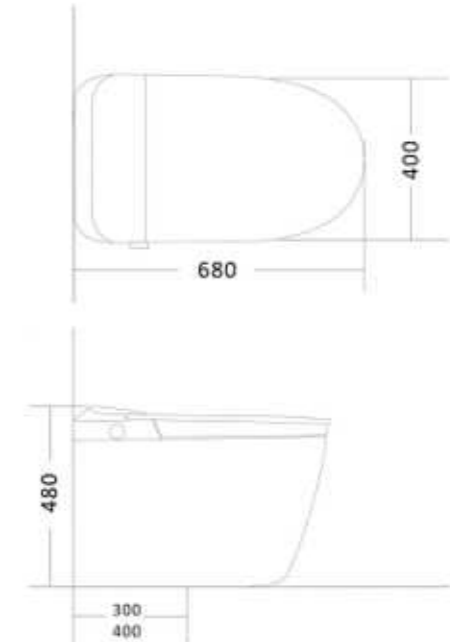

Built-in water tank available for option	AI voice control	Splashing Foam Shield	Dual remote controls	UV sterilization	Automatic opening	Foot touch open lid/seat	Foot touch flushing	Smart flush (Water saving)
Basic version: B/BW						●	●	●
High version: C/CW				●	●	●	●	●
Top version: D/DW	●	●	●	●	●	●	●	●
Same Functions	Hip cleaning Female cleaning Spray wand self-cleaning Water pressure adjustment Nozzle position adjustment Mobile cleaning Massage cleaning Water heated instantly Warm air drying Foot touch flushing		Power-off flush Off-seated flush Decorated light Water temperature adjustment Seat temperature adjustment Air temperature adjustment Night lighting Leakage protection Seat induction Seat heating			Wetted toilet inside wall Intelligent remote control Child cleaning Double filtration IPX4 Waterproof HD screen display Flame retardant material In-built aromatherapy Multi function knob